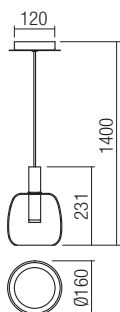

Led type	COB LED CREE 1 pc x 6,6W
Power	8W
Input	220V-240V, 50/60Hz
Color temperature	3000K
Lumen source	624 lm
Lumen system	470 lm
CRI	80
Not dimmable	
CE IP20	

Candela

Candela