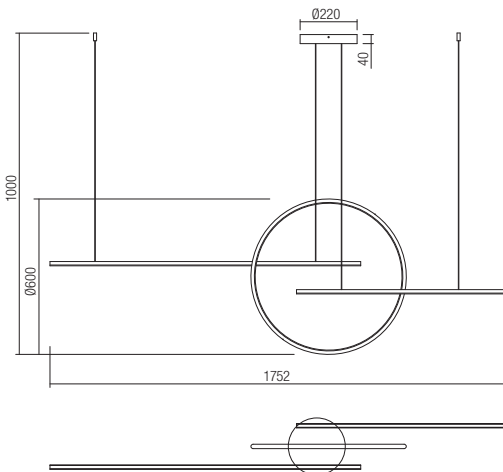

Led type	SMD LED 2835 468 pcs x 0,15W	
Power	56W	
Input	220V-240V, 50/60Hz	
Color temperature	3000K	4000K
Lumen source	6600 lm	6780 lm
Lumen system	5016 lm	5286 lm
CRI	80	
Dimmable (3 step)	☉	
CE IP20		

Led type	SMD LED 2835 323 pcs x 0,15W	
Power	46W	
Input	220V-240V, 50/60Hz	
Color temperature	3000K	4000K
Lumen source	5390 lm	5537 lm
Lumen system	3724 lm	3928 lm
CRI	80	
Dimmable (3 step)	☉	
CE IP20