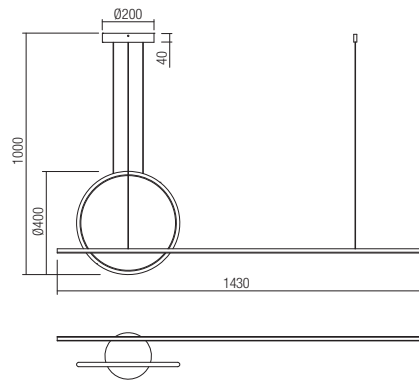

Led type	SMD LED 2835 468 pcs x 0,15W	
Power	56W	
Input	220V-240V, 50/60Hz	
Color temperature	3000K	4000K
Lumen source	6600 lm	6780 lm
Lumen system	5016 lm	5286 lm
CRI	80	
Dimmable (3 step)	☉	
CE IP20		

Led type	SMD LED 2835 323 pcs x 0,15W	
Power	46W	
Input	220V-240V, 50/60Hz	
Color temperature	3000K	4000K
Lumen source	5390 lm	5537 lm
Lumen system	3724 lm	3928 lm
CRI	80	
Dimmable (3 step)	☉	
CE IP20