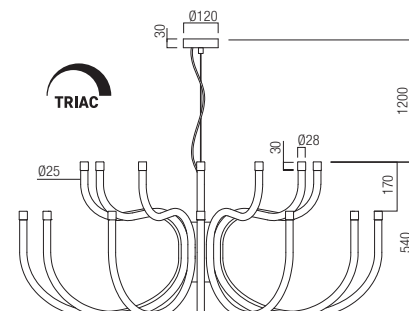

- art. **01-3344** Glossy White
- art. **01-3345** Matt Gold
- art. **01-3346** Glossy Red
- art. **01-3347** Glossy Black

Led type SMD LED 2835 36 pcs x 0,33W
Power 12W
Input 220-240V, 50/60Hz
Color temperature 3000K
Lumen source 1518 lm
Lumen system 1063 lm
CRI 93
Dimmable TRIAC

CE

- art. **01-3231** Glossy White
- art. **01-3232** Matt Gold
- art. **01-3233** Glossy Red
- art. **01-3234** Glossy Black

Led type SMD LED 2835 216 pcs x 0,37W
Power 81W
Input 220-240V, 50/60Hz
Color temperature 3000K
Lumen source 8817 lm
Lumen system 6083 lm
CRI 93
Dimmable TRIAC

CE

- art. **01-3224** Glossy White
- art. **01-3225** Matt Gold
- art. **01-3226** Glossy Red
- art. **01-3307** Glossy Black

Led type SMD LED 2835 36 pcs x 0,33W
Power 12W
Input 220-240V, 50/60Hz
Color temperature 3000K
Lumen source 1518 lm
Lumen system 1063 lm
CRI 93
Dimmable TRIAC

CE

- art. **01-3235** Glossy White
- art. **01-3236** Matt Gold
- art. **01-3237** Glossy Red
- art. **01-3238** Glossy Black

Led type SMD LED 2835 288 pcs x 0,37W
Power 108W
Input 220-240V, 50/60Hz
Color temperature 3000K
Lumen source 11454 lm
Lumen system 8132 lm
CRI 93
Dimmable TRIAC

CE

- art. **01-3227** Glossy White
- art. **01-3228** Matt Gold
- art. **01-3229** Glossy Red
- art. **01-3230** Glossy Black

Led type SMD LED 2835 144 pcs x 0,37W
Power 54W
Input 220-240V, 50/60Hz
Color temperature 3000K
Lumen source 6396 lm
Lumen system 4605 lm
CRI 93
Dimmable TRIAC

CE