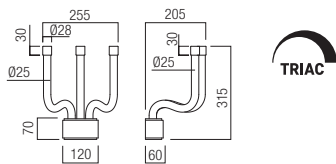

Led type SMD LED 2835 216 pcs x 0,37W
Power 81W
Input 220-240V, 50/60Hz
Color temperature 3000K
Lumen source 8817 lm
Lumen system 6083 lm
CRI 93
Dimmable TRIAC

CE

- art. **01-3224** Glossy White
- art. **01-3225** Matt Gold
- art. **01-3226** Glossy Red
- art. **01-3307** Glossy Black

Led type SMD LED 2835 36 pcs x 0,33W
Power 12W
Input 220-240V, 50/60Hz
Color temperature 3000K
Lumen source 1518 lm
Lumen system 1063 lm
CRI 93
Dimmable TRIAC

CE

- art. **01-3235** Glossy White
- art. **01-3236** Matt Gold
- art. **01-3237** Glossy Red
- art. **01-3238** Glossy Black