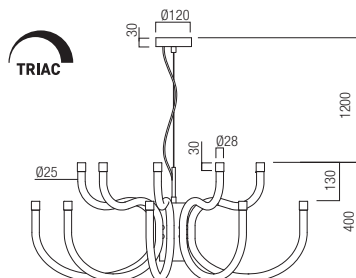

Led type SMD LED 2835 36 pcs x 0,33W  
 Power 12W  
 Input 220-240V, 50/60Hz  
 Color temperature 3000K  
 Lumen source 1518 lm  
 Lumen system 1063 lm  
 CRI 93  
 Dimmable TRIAC

CE

- art. **01-3231** Glossy White
- art. **01-3232** Matt Gold
- art. **01-3233** Glossy Red
- art. **01-3234** Glossy Black