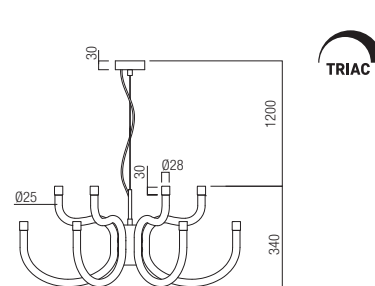

Led type SMD LED 2835 288 pcs x 0,37W
Power 108W
Input 220-240V, 50/60Hz
Color temperature 3000K
Lumen source 11454 lm
Lumen system 8132 lm
CRI 93
Dimmable TRIAC

CE

- art. **01-3227** Glossy White
- art. **01-3228** Matt Gold
- art. **01-3229** Glossy Red
- art. **01-3230** Glossy Black