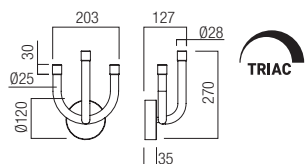

Led type SMD LED 2835 36 pcs x 0,33W  
 Power 12W  
 Input 220-240V, 50/60Hz  
 Color temperature 3000K  
 Lumen source 1518 lm  
 Lumen system 1063 lm  
 CRI 93  
 Dimmable TRIAC

CE

- art. **01-3231** Glossy White
- art. **01-3232** Matt Gold
- art. **01-3233** Glossy Red
- art. **01-3234** Glossy Black