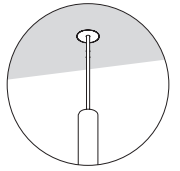

Rose Gold

Sand Coffee

Trimless canopy

- art. **CT1 MWH** Sand White
- art. **CT1 MBK** Sand Black

Metal accessories painted in sand white or sand black for installing the suspensions in trimless version. Maximum diameter of cable access hole 4,5 mm.