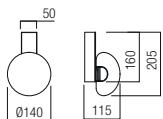

Sinclair

Sinclair

art. **01-3239** Matt Gold
art. **01-3240** Sand Black

Led type	SMD LED 2835 24 pcs x 0,27W
Power	6,5W
Input	220-240V, 50/60Hz
Color temperature	3000K
Lumen source	769 lm
Lumen system	533 lm
CRI	93
Not dimmable	