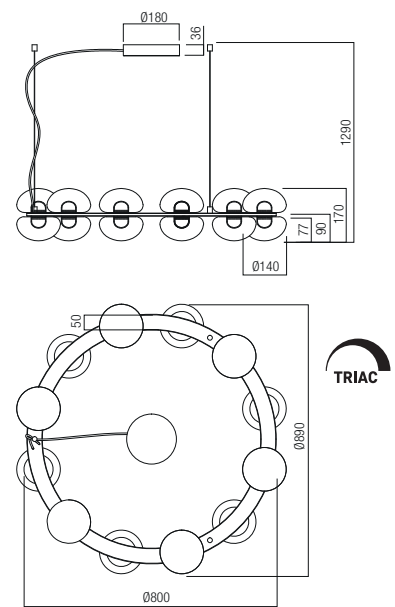

Led type SMD LED 2835 288 pcs x 0,26W
Power 74,4W
Input 220-240V, 50/60Hz
Color temperature 3000K
Lumen source 7791 lm
Lumen system 5885 lm
CRI 93
Dimmable TRIAC

CE