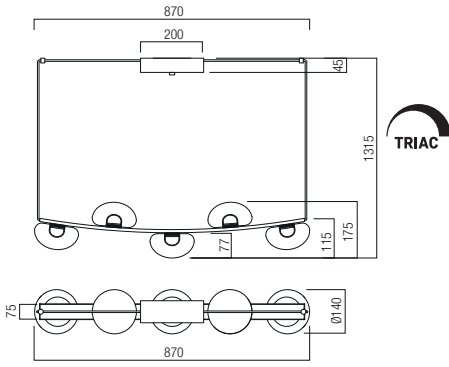

Led type SMD LED 2835 120 pcs x 0,29W
 Power 35W
 Input 220-240V, 50/60Hz
 Color temperature 3000K
 Lumen source 3171 lm
 Lumen system 2468 lm
 CRI 93
 Dimmable TRIAC

CE

art. **01-3245** Matt Gold
 art. **01-3246** Sand Black