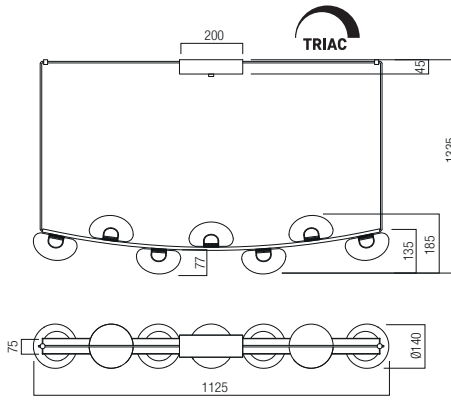

Led type SMD LED 2835 120 pcs x 0,29W
 Power 35W
 Input 220-240V, 50/60Hz
 Color temperature 3000K
 Lumen source 3171 lm
 Lumen system 2468 lm
 CRI 93
 Dimmable TRIAC

CE

art. **01-3245** Matt Gold
 art. **01-3246** Sand Black