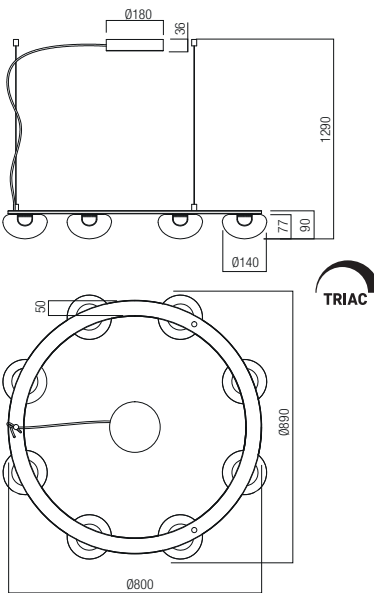

Led type SMD LED 2835 192 pcs x 0,26W
Power 49,6W
Input 220-240V, 50/60Hz
Color temperature 3000K
Lumen source 5575 lm
Lumen system 4093 lm
CRI 93
Dimmable TRIAC

CE

art. **01-3251** Matt Gold
art. **01-3310** Sand Black