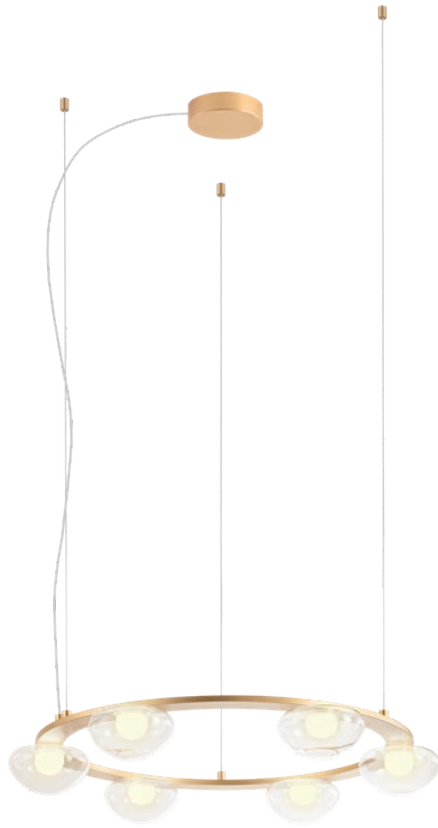

Sinclair

Sinclair

art. **01-3239** Matt Gold
art. **01-3240** Sand Black

Led type	SMD LED 2835 24 pcs x 0,27W
Power	6,5W
Input	220-240V, 50/60Hz
Color temperature	3000K
Lumen source	769 lm
Lumen system	533 lm
CRI	93
Not dimmable	

CE IP21

art. **01-3241** Matt Gold
art. **01-3242** Sand Black

Led type	SMD LED 2835 24 pcs x 0,27W
Power	6,5W
Input	220-240V, 50/60Hz
Color temperature	3000K
Lumen source	769 lm
Lumen system	533 lm
CRI	93
Not dimmable	

CE IP21

info

Light fixtures for interior equipped with SMD LEDs, metal structure painted in matt gold or sand black, double diffusers in PYREX glass, transparent on the outside and satin white on the inside.

Corpuri de iluminat pentru interior echipate cu LED-uri SMD, structură din metal vopsit auriu mat sau negru mat, dispersoare duble din sticlă tip PYREX, transparent la exterior și alb satinat la interior.