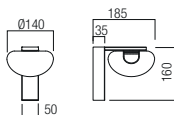

Led type	SMD LED 2835 24 pcs x 0,27W
Power	6,5W
Input	220-240V, 50/60Hz
Color temperature	3000K
Lumen source	769 lm
Lumen system	533 lm
CRI	93
Not dimmable	

CE IP21