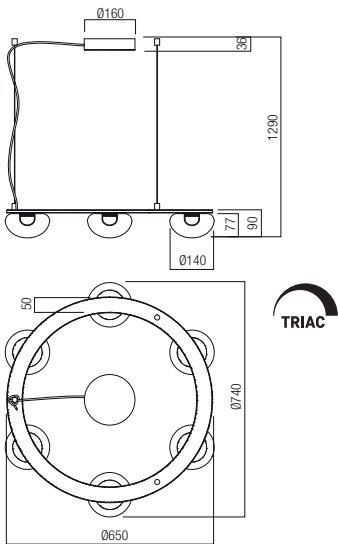

Led type SMD LED 2835 144 pcs x 0,26W
Power 37,2W
Input 220-240V, 50/60Hz
Color temperature 3000K
Lumen source 4542 lm
Lumen system 3306 lm
CRI 93
Dimmable TRIAC

CE

art. **01-3249** Matt Gold
art. **01-3250** Sand Black